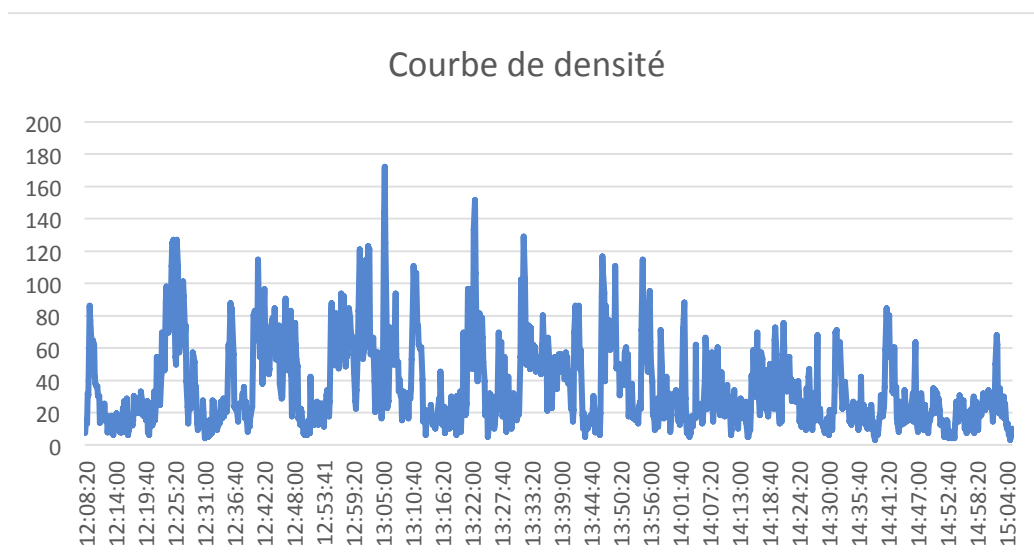

Début	Fin	Durée	Chiffre brut	Chiffre redressé	Coefficient de correction
12:08:20	15:05:10	2h56.50	28674	38369,82774	1,338140048

Adresse : 112 boulevard de Sébastopol, 75003 Paris

Très dense	Dense	Peu dense
2,050595238	1,511274735	1,026315789

Densité moyenne sur 10 secondes :	36,1297813
-----------------------------------	------------

Date	Heure	E
24/01/20	12:08:20	7 7,184210526
24/01/20	12:08:30	15 15,39473684
24/01/20	12:08:40	13 13,34210526
24/01/20	12:08:50	31 31,81578947
24/01/20	12:09:01	30 30,78947368
24/01/20	12:09:10	57 86,14265992
24/01/20	12:09:20	51 77,0750115
24/01/20	12:09:30	41 61,96226415
24/01/20	12:09:40	42 63,47353889
24/01/20	12:09:50	43 64,98481362
24/01/20	12:10:00	41 61,96226415
24/01/20	12:10:10	28 42,31569259
24/01/20	12:10:20	25 37,78186838
24/01/20	12:10:30	35 35,92105263
24/01/20	12:10:40	24 36,27059365
24/01/20	12:10:50	20 30,22549471
24/01/20	12:11:00	20 30,22549471
24/01/20	12:11:10	9 13,60147262
24/01/20	12:11:20	16 24,18039577