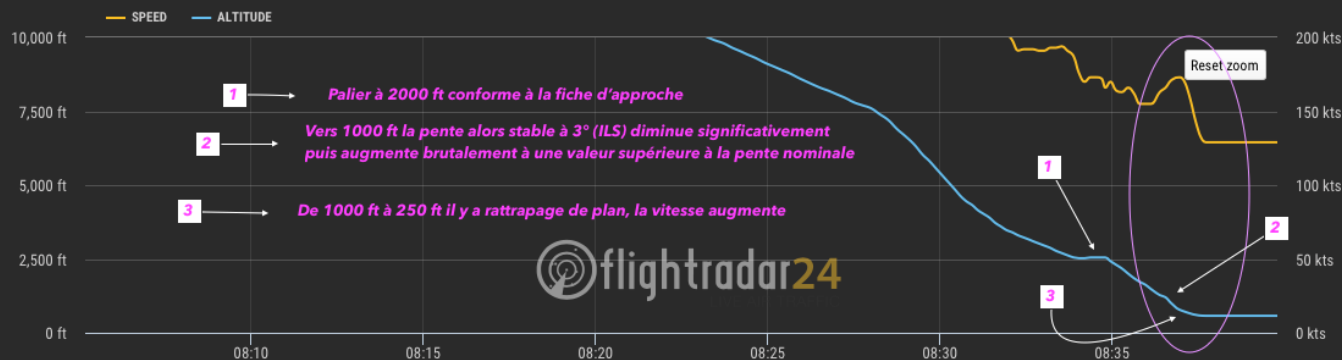

### Playback of Emirates flight EK521 / UAE521

GREAT CIRCLE DISTANCE  
1,593 NM

AVERAGE FLIGHT TIME  
3:33

ACTUAL FLIGHT TIME  
3:37

FROM

Thiruvananthapuram (TRV) →

TO

Dubai (DXB)

TIME

04:43 UTC

SPEED

0 KTS

TRACK

45°

ALTITUDE

0 FT

#### SPEED & ALTITUDE GRAPH

DATE	FROM	TO	FLIGHT	FLIGHT TIME	STD	ATD	STA	STATUS	25	50	100
03 Aug	Thiruvananthapuram (TRV)	Dubai (DXB)	EK521	3:37	5:25 AM	5:56 AM	12:50 PM	Landed 12:44 PM	<a href="#">KML</a>	<a href="#">CSV</a>	<a href="#">Play</a>